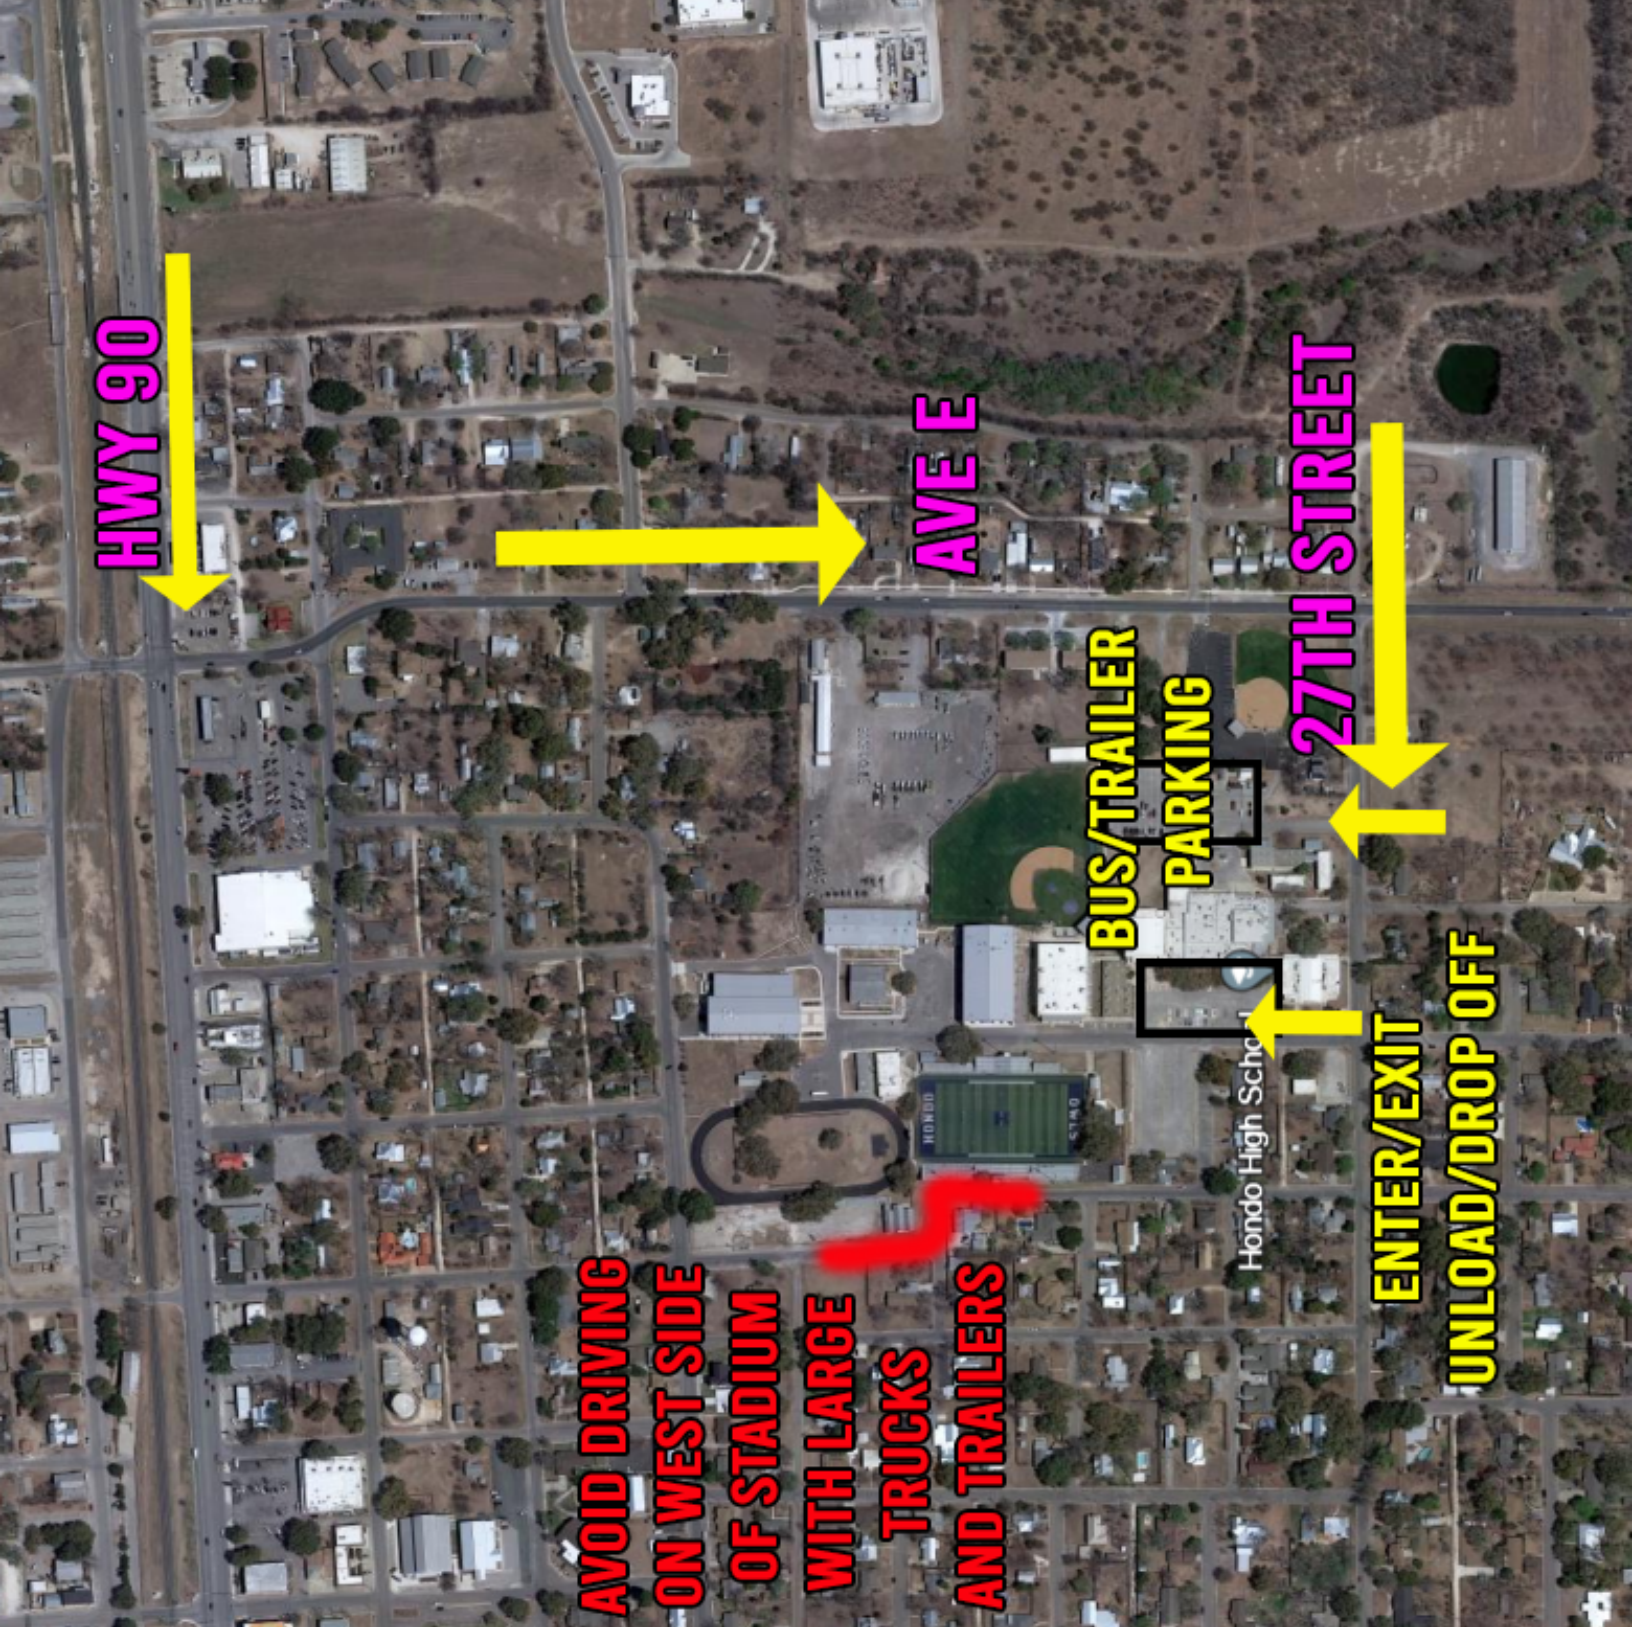

HWY 90

AVE E

27TH STREET

**BUS/TRAILER
PARKING**

**ENTER/EXIT
UNLOAD/DROP OFF**

**AVOID DRIVING
ON WEST SIDE
OF STADIUM
WITH LARGE
TRUCKS
AND TRAILERS**

OVER FLOW TRUCK PARKING AND LOADING AREA

FIELD EXIT 2

FIELD ENTRANCE

WARM-UP A

HONDO HOME SIDE

WARM-UP B

FIELD EXIT 1

OUTDOOR PIT WARM-UP

WARM-UP C

SPECTATOR PARKING

UNLOAD AND DROP OFF

BUS AND TRAILER PARKING ONLY

ENTER/EXIT

ENTER/EXIT

Hondo High School