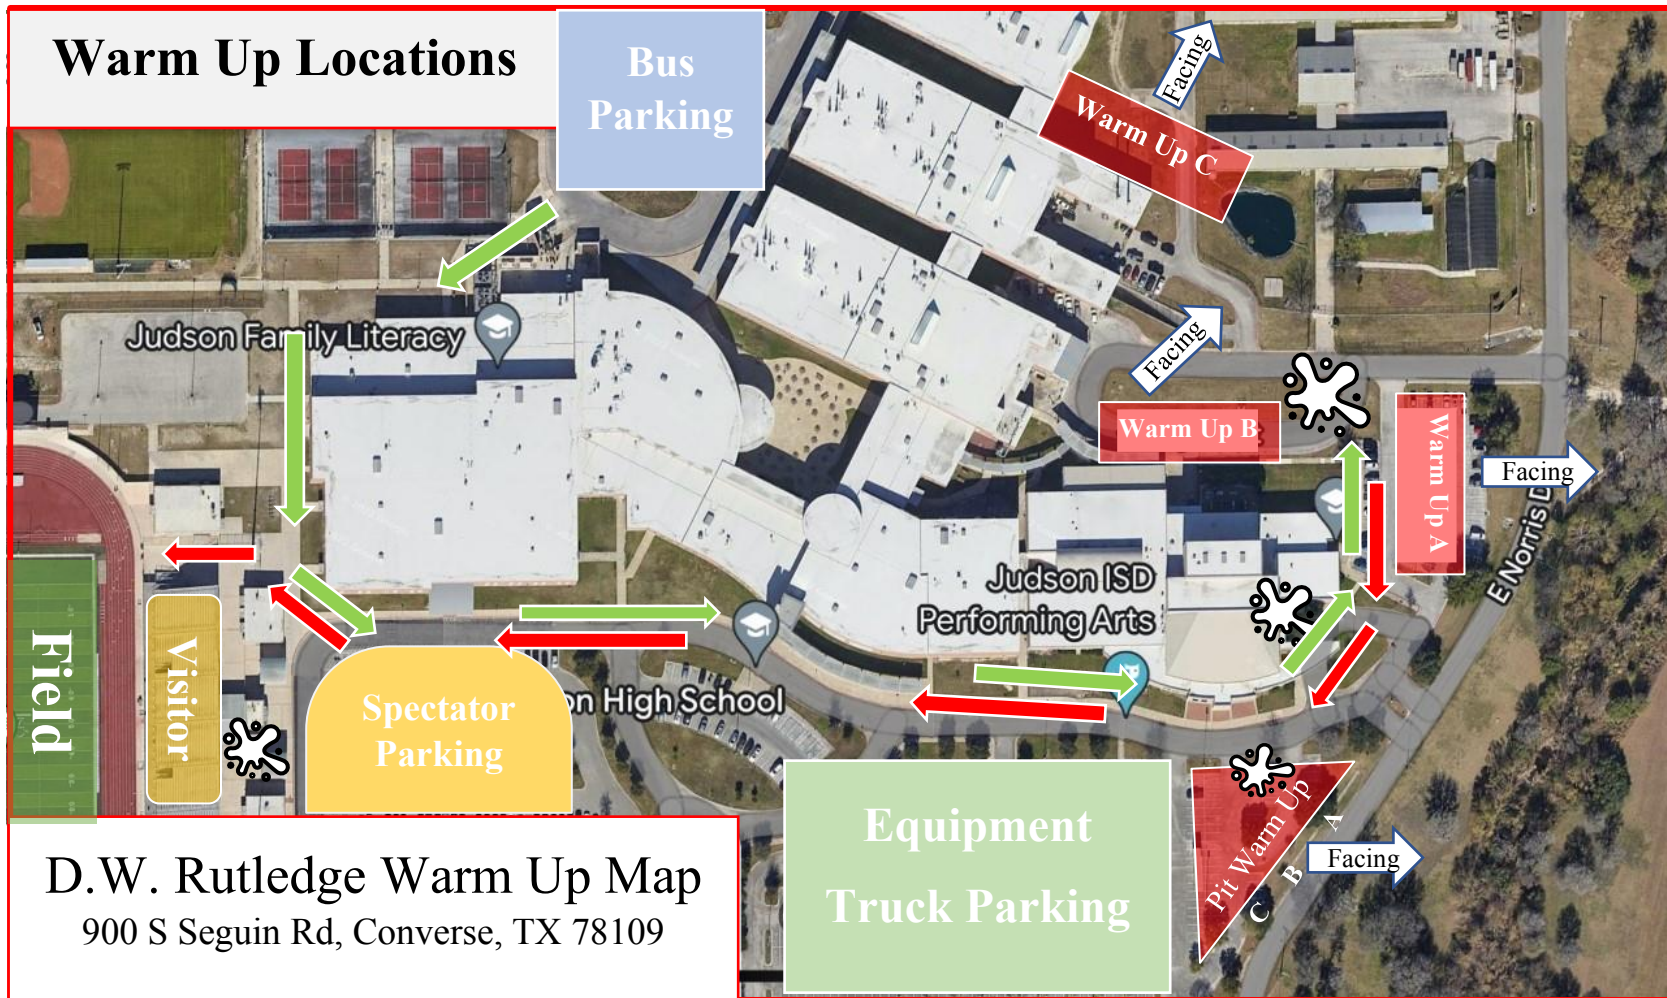

Bus, Spectator, and Truck Parking at D.W. Rutledge

D.W. Rutledge Stadium, 900 S Seguin Rd, Converse, TX 78109

Warm Up Flow

Bus Parking to Stadium

Contest Stadium Flow

D.W. Rutledge Stadium

900 S Seguin Rd, Converse, TX 78109

Water Station

Restrooms

Truck Wait Parking for Marching Contests at D.W. Rutledge Stadium

Judson Middle School, 9695 Schaefer Rd, Converse, TX 78109
“Down the road from D.W. Rutledge”

**U.I.L. 6A Area H
D.W. Rutledge Stadium**

TRUCK TIMES					
	School Name	Truck Arrival	Band Check-In	Band Finish Time	Truck Departure for JMS
1	East Central	6:15 AM	7:15AM	9:15 AM	10:30 AM
2	Harlan	6:30 AM	7:30AM	9:30 AM	10:45 AM
3	Clemens	6:45 AM	7:45AM	9:45AM	11:00 AM
4	John Jay	7:00 AM	8:00AM	10:00AM	11:15 AM
5	Stevens	7:15 AM	8:15AM	10:15 AM	11:30 AM
Break					
6	Brennan	8:00 AM	9:00AM	11:00AM	12:15 PM
7	Westlakes	8:15 AM	9:15AM	11:15 AM	12:30 PM
8	Eagle Pass	8:30 AM	9:30AM	11:30 AM	12:45 PM
9	Clark	8:45 AM	9:45AM	11:45 AM	1:00 PM
10	Del Rio	9:00 AM	10:00AM	12:00 PM	1:15 PM
Break					
11	Marshall	10:15 AM	11:15 AM	1:15 PM	2:30 PM
12	Lake Travis	10:30 AM	11:30 AM	1:30 PM	2:45 PM
13	O'Conner	10:45 AM	11:45 AM	1:45 PM	3:00 PM
14	Brandeis	11:00 AM	12:00 PM	2:00 PM	3:30 PM
15	Judson	11:15 AM	12:15 PM	2:15 PM	3:45 PM
16	Vendergrift	11:30 AM	12:30 PM	2:30 PM	Can Stay
Break					
17	Holmes	12:15 PM	1:15 PM	3:15 PM	Can Stay
18	Warren	12:30 PM	1:30 PM	3:30 PM	Can Stay
19	Taft	12:45 PM	1:45 PM	3:45 PM	Can Stay
20	Vista Ridge	1:00 PM	2:00 PM	4:00 PM	Can Stay
21	Steele	1:15 PM	2:15 PM	4:15 PM	Can Stay
22	TAMUK	1:30 PM	2:30 PM	4:35 PM	Can Stay