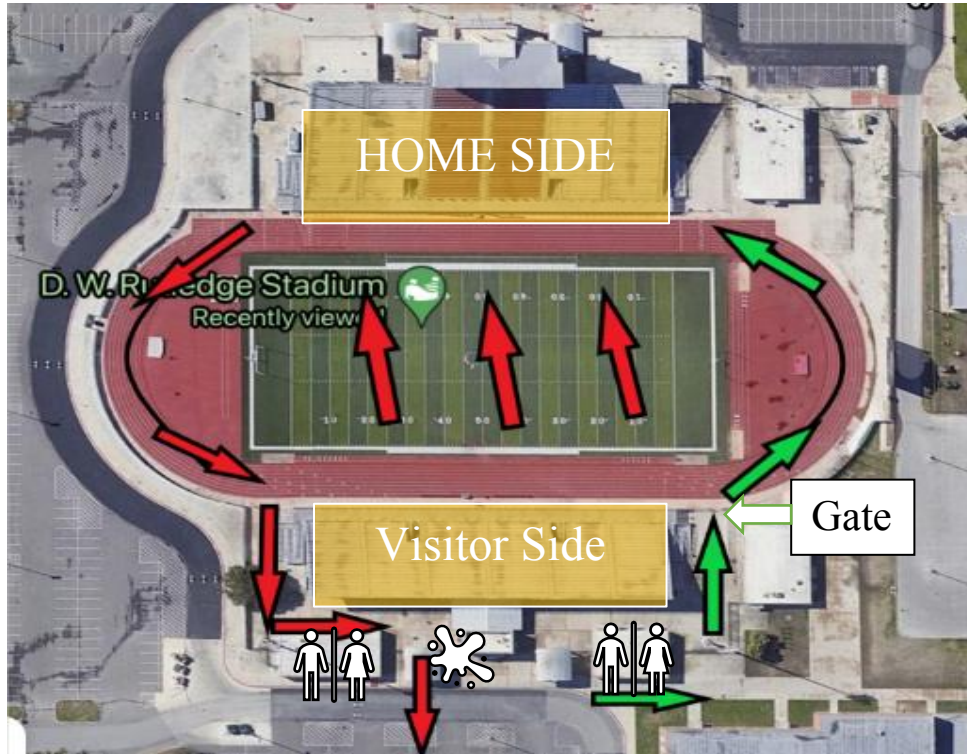

Bus, Spectator, and Truck Parking at D.W. Rutledge

D.W. Rutledge Stadium, 900 S Seguin Rd, Converse, TX 78109

Warm Up Flow

Bus Parking to Stadium

Contest Stadium Flow

D.W. Rutledge Stadium

900 S Seguin Rd, Converse, TX 78109

Water Station

Restrooms

Truck Wait Parking for Marching Contests at D.W. Rutledge Stadium

Judson Middle School, 9695 Schaefer Rd, Converse, TX 78109
“Down the road from D.W. Rutledge”

**U.I.L. 6A Area H
D.W. Rutledge Stadium**

TRUCK TIMES					
	School Name	Truck Arrival	Band Check-In	Band Finish Time	Truck Departure for JMS
1	East Central	6:15 AM	7:15AM	9:15 AM	10:30 AM
2	Harlan	6:30 AM	7:30AM	9:30 AM	10:45 AM
3	Clemens	6:45 AM	7:45AM	9:45AM	11:00 AM
4	John Jay	7:00 AM	8:00AM	10:00AM	11:15 AM
5	Stevens	7:15 AM	8:15AM	10:15 AM	11:30 AM
Break					
6	Brennan	8:00 AM	9:00AM	11:00AM	12:15 PM
7	Westlakes	8:15 AM	9:15AM	11:15 AM	12:30 PM
8	Eagle Pass	8:30 AM	9:30AM	11:30 AM	12:45 PM
9	Clark	8:45 AM	9:45AM	11:45 AM	1:00 PM
10	Del Rio	9:00 AM	10:00AM	12:00 PM	1:15 PM
Break					
11	Marshall	10:15 AM	11:15 AM	1:15 PM	2:30 PM
12	Lake Travis	10:30 AM	11:30 AM	1:30 PM	2:45 PM
13	O'Conner	10:45 AM	11:45 AM	1:45 PM	3:00 PM
14	Brandeis	11:00 AM	12:00 PM	2:00 PM	3:30 PM
15	Judson	11:15 AM	12:15 PM	2:15 PM	3:45 PM
16	Vendergrift	11:30 AM	12:30 PM	2:30 PM	Can Stay
Break					
17	Holmes	12:15 PM	1:15 PM	3:15 PM	Can Stay
18	Warren	12:30 PM	1:30 PM	3:30 PM	Can Stay
19	Taft	12:45 PM	1:45 PM	3:45 PM	Can Stay
20	Vista Ridge	1:00 PM	2:00 PM	4:00 PM	Can Stay
21	Steele	1:15 PM	2:15 PM	4:15 PM	Can Stay
22	TAMUK	1:30 PM	2:30 PM	4:35 PM	Can Stay