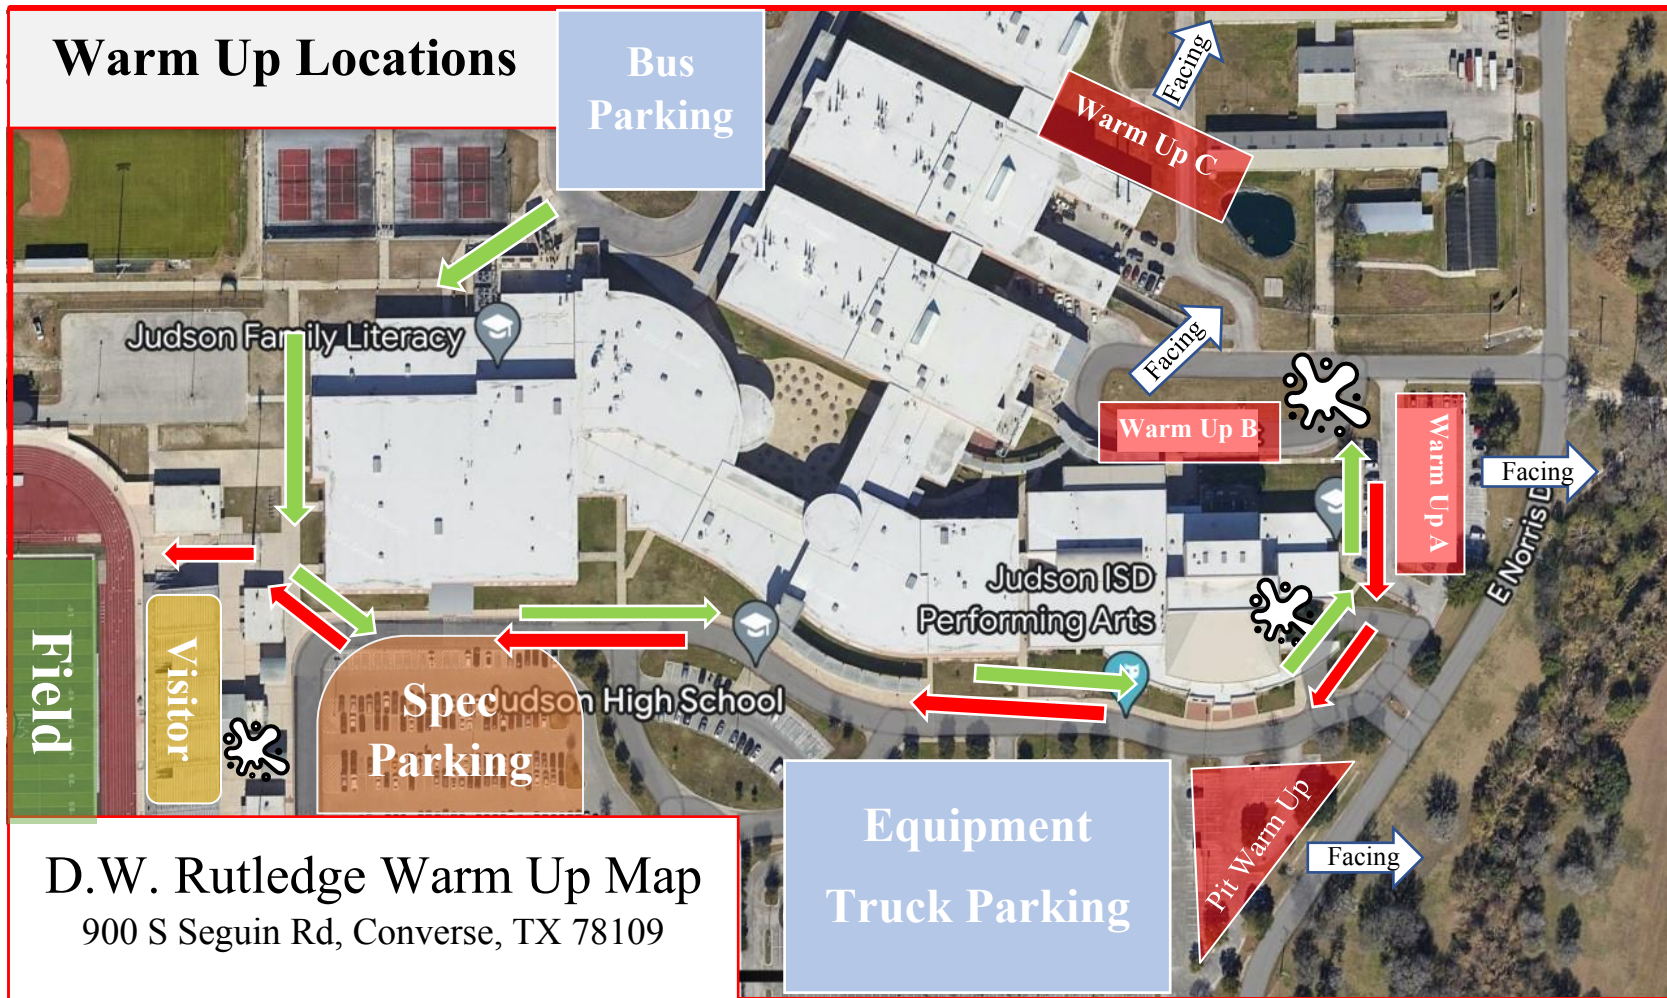

# Bus, Spectator, and Truck Parking at D.W. Rutledge

D.W. Rutledge Stadium, 900 S Seguin Rd, Converse, TX 78109

# Warm Up Flow Bus Parking to Stadium

# Contest Stadium Flow

## Truck Wait Parking for Marching Contests at D.W. Rutledge Stadium

**Judson Middle School**, 9695 Schaefer Rd, Converse, TX 78109  
*“Down the road from D.W. Rutledge”*