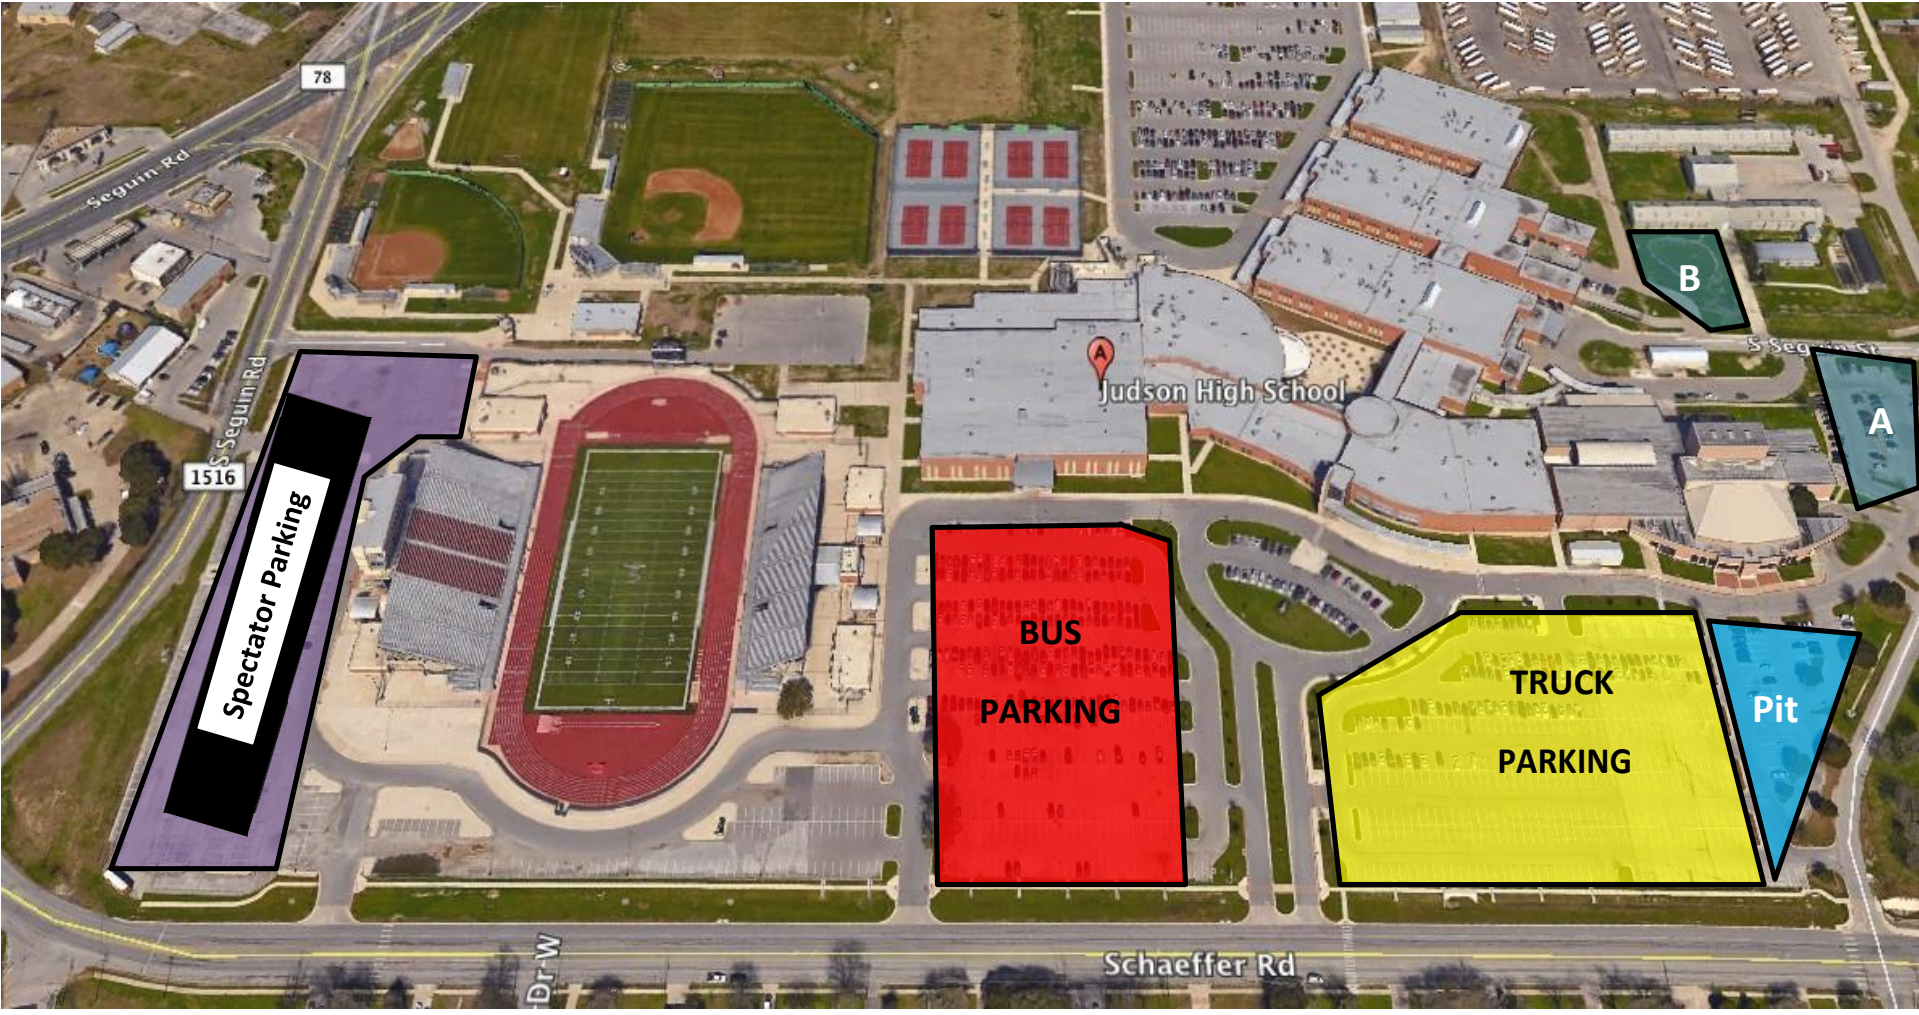

D. W. Rutledge Stadium
900 S. Seguin Rd Converse, TX 78109

Parking and Warm-Up Areas

Event Flow