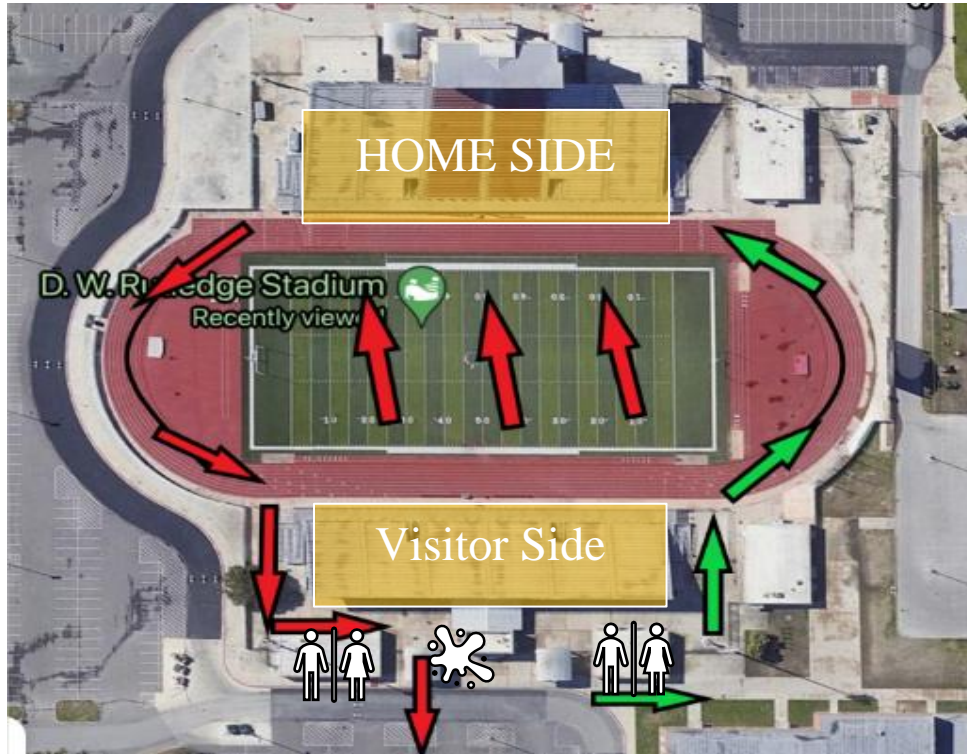

Bus, Spectator, and Truck Parking at D.W. Rutledge

D.W. Rutledge Stadium, 900 S Seguin Rd, Converse, TX 78109

Warm Up Flow Bus Parking to Stadium

Contest Stadium Flow

D.W. Rutledge Stadium

900 S Seguin Rd, Converse, TX 78109

 Water Station

 Restrooms