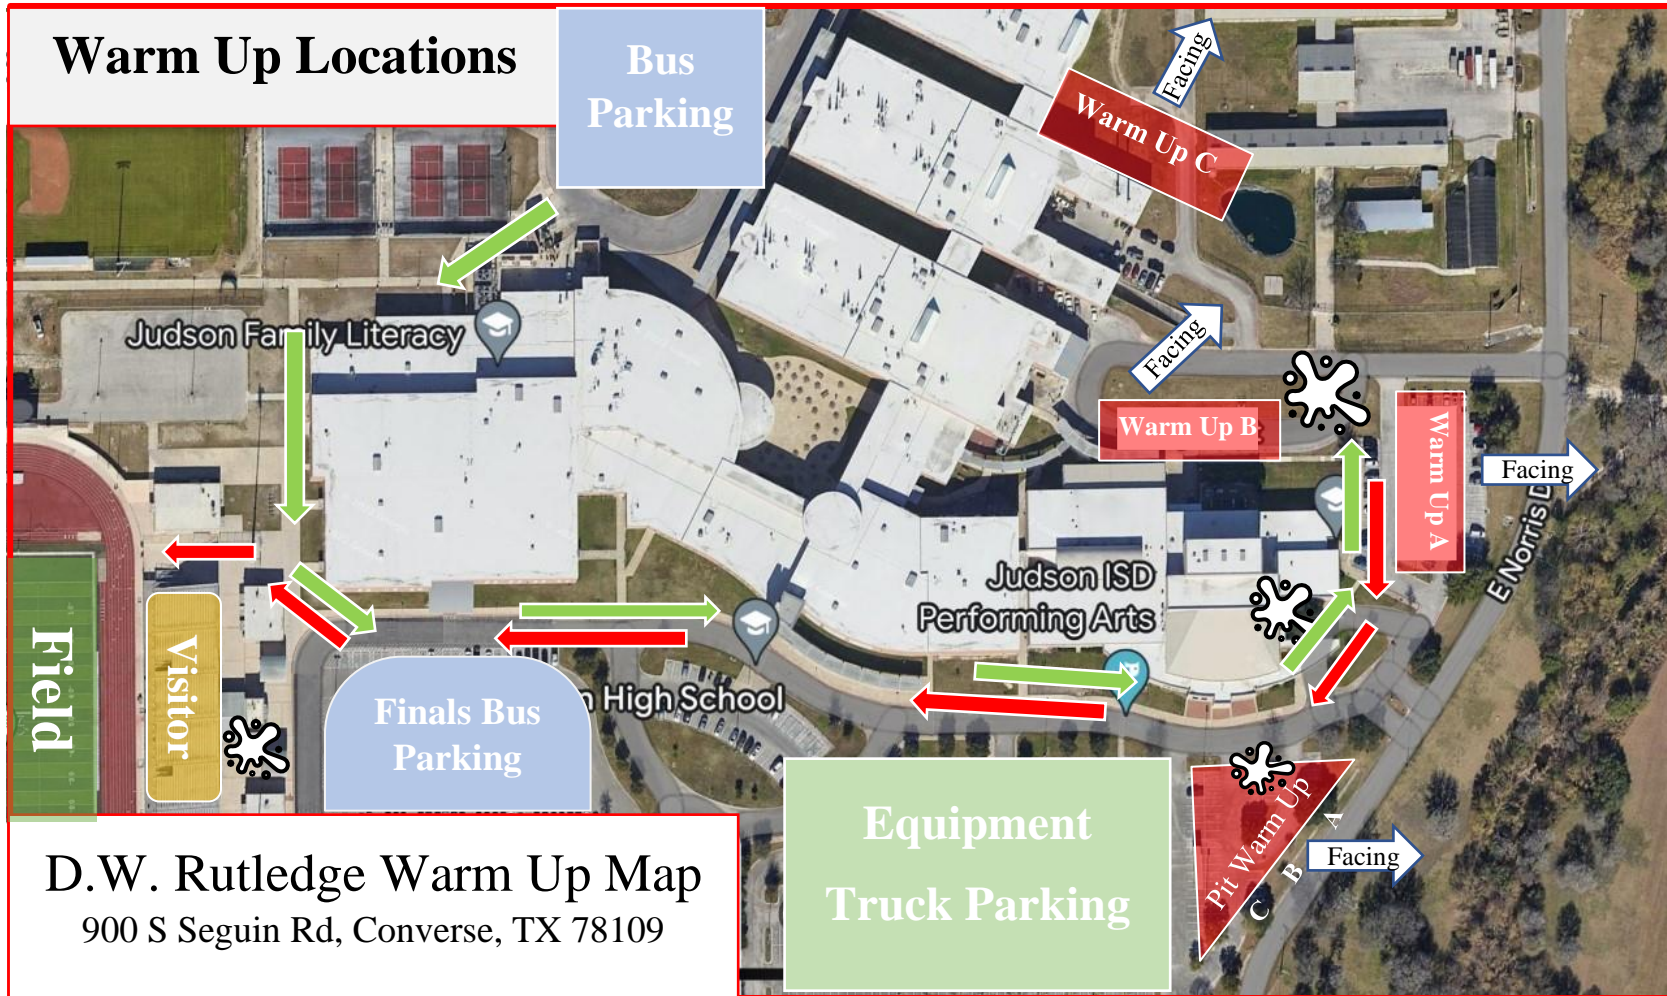

Bus, Spectator, and Truck Parking at D.W. Rutledge

D.W. Rutledge Stadium, 900 S Seguin Rd, Converse, TX 78109

Warm Up Flow Bus Parking to Stadium

Contest Stadium Flow

D.W. Rutledge Stadium

900 S Seguin Rd, Converse, TX 78109

 Water Station

 Restrooms